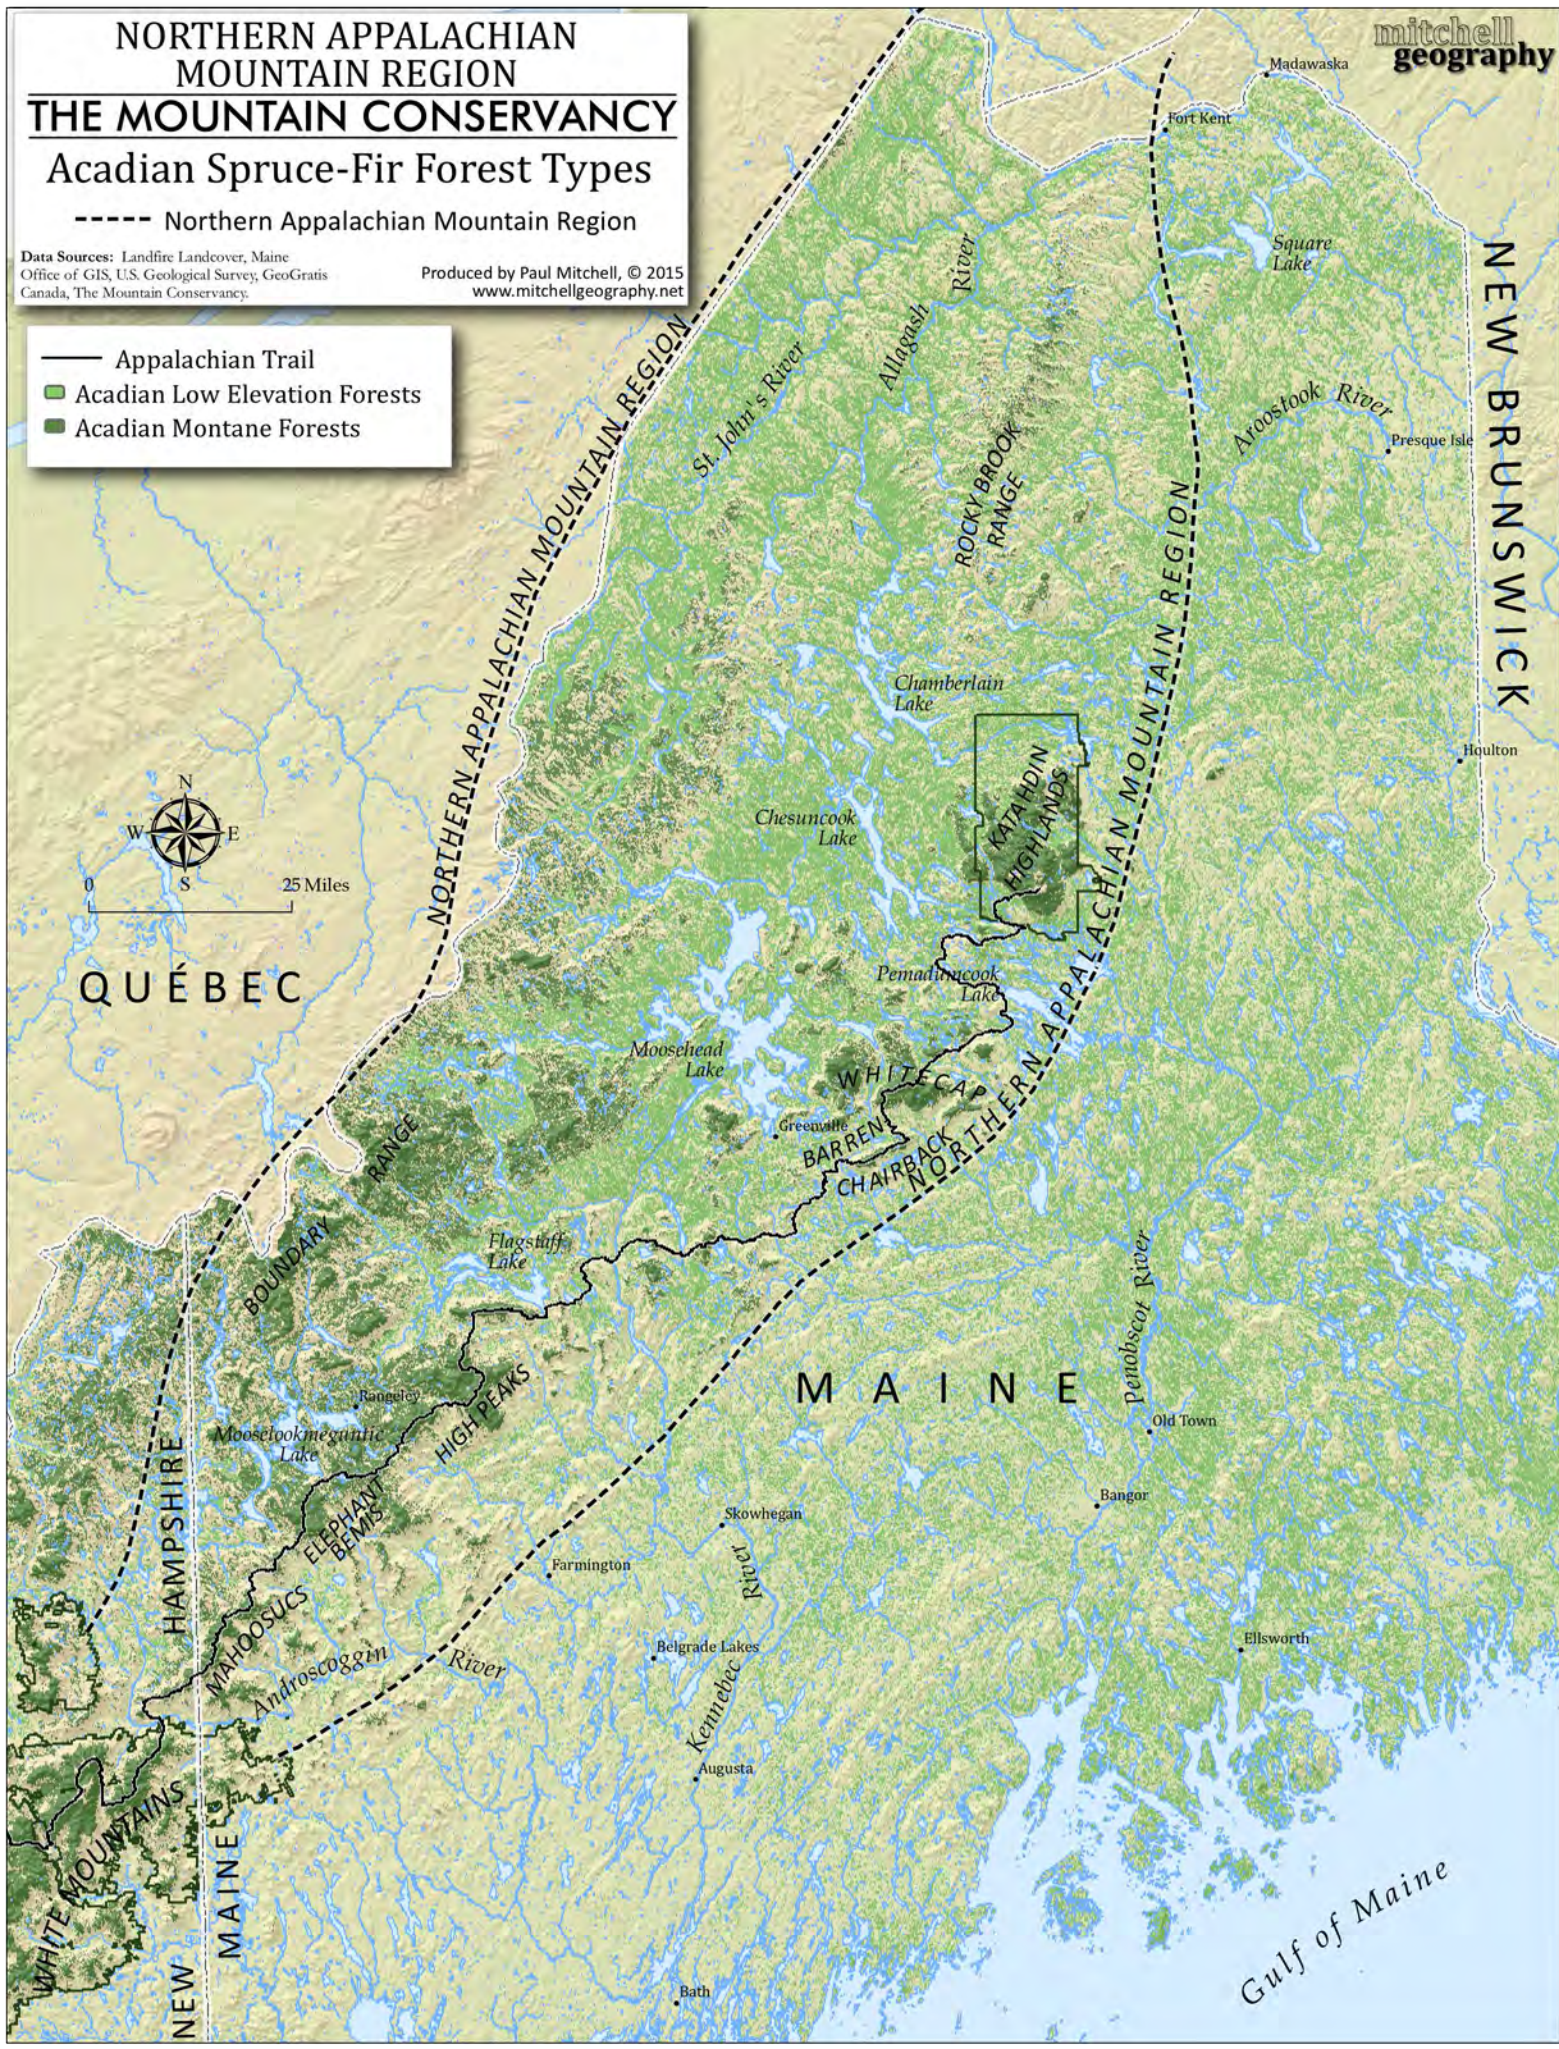

NORTHERN APPALACHIAN MOUNTAIN REGION

THE MOUNTAIN CONSERVANCY

Acadian Spruce-Fir Forest Types

----- Northern Appalachian Mountain Region

Data Sources: Landfire Landcover, Maine Office of GIS, U.S. Geological Survey, GeoGratis Canada, The Mountain Conservancy.

Produced by Paul Mitchell, © 2015
www.mitchellgeography.net

- Appalachian Trail
- Acadian Low Elevation Forests
- Acadian Montane Forests

NEW BRUNSWICK

QUÉBEC

MAINE

NEW HAMPSHIRE

MAINE

Gulf of Maine